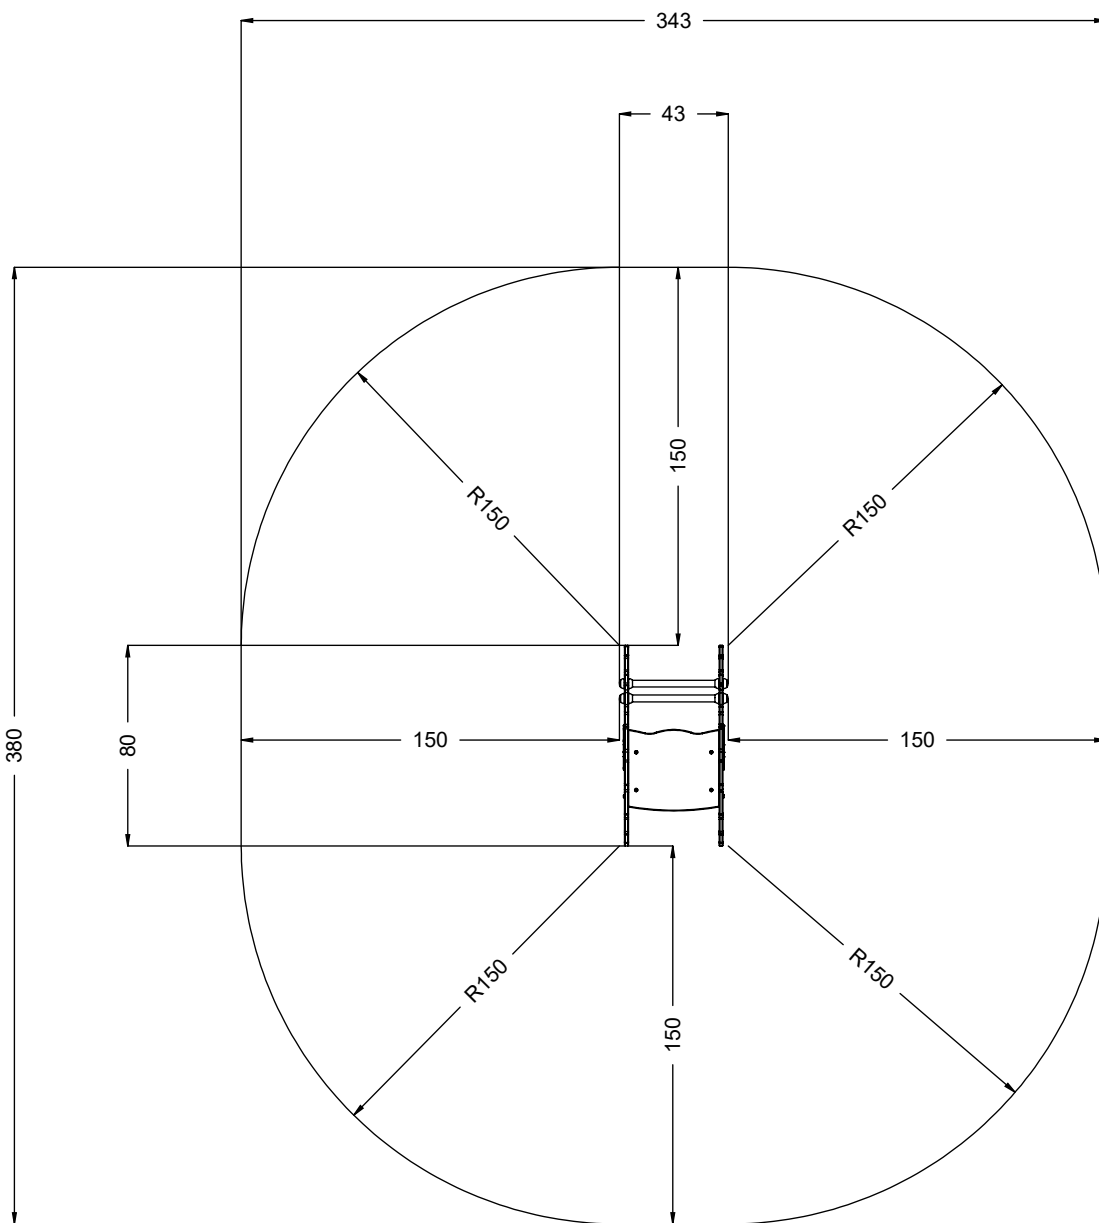

[cm]

vinci
play